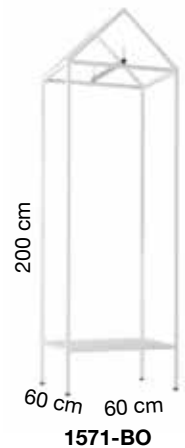

SPECIFICATION

Range: **LIDO**

Design: **Caimi Lab**

Codes: **1571-AZR, 1571-BO, 1571-RC**

Dimension: length 60 cm x depth 60 cm x height 200 cm

Description: coat-stand with 20x20 mm tubular steel structure, epoxy powder-coated. 30 mm ø chrome-plated steel tube for coat hangers.

Available in the following finishes: light blue (RAL 5015)
mat white (RAL 9003)
ruby red (RAL 3003)

1571-AZR