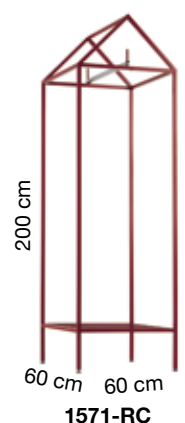

1571-BO

1571-RC