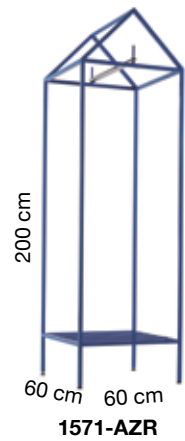

SPECIFICATION

Range: **LIDO**

Design: **Caimi Lab**

Codes: **1571-AZR, 1571-BO, 1571-RC**

Dimension: length 60 cm x depth 60 cm x height 200 cm

Description: coat-stand with 20x20 mm tubular steel structure, epoxy powder-coated. 30 mm ø chrome-plated steel tube for coat hangers.

Available in the following finishes: light blue (RAL 5015)
mat white (RAL 9003)
ruby red (RAL 3003)